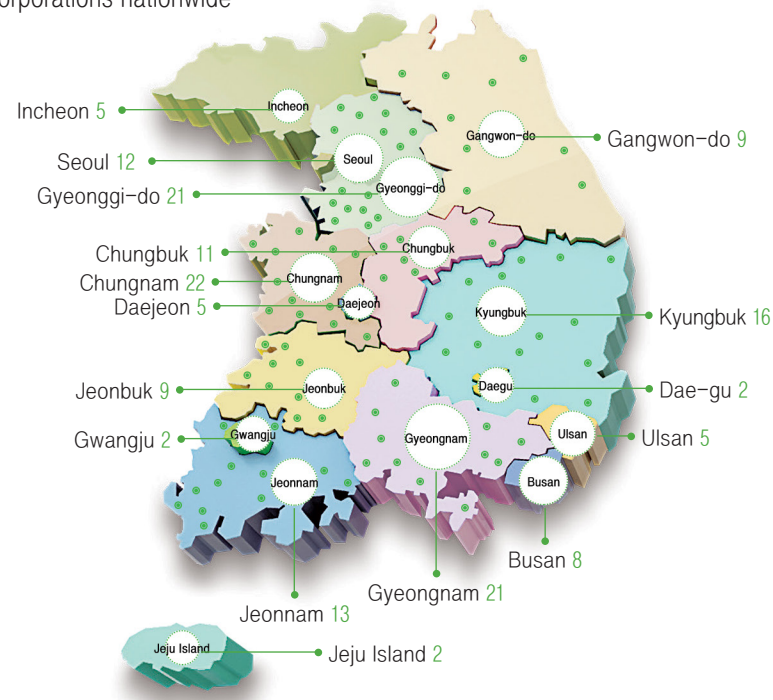

Service specialized call center operation

- ① Operate a dedicated call center composed of professional counseling personnel
- ② Operating hours: 09:00 to 18:00 on weekdays (Lunch: 12:00 to 13:00)

Provide rapid service of 163 A/S centers and 718 A/S network corporations nationwide

Purchase and Inquiry

- Head Quarter : 1644-7188
- Product Inquiry : 070-4667-6838
- Capital Area : 070-4667-6899
- Chungcheong : 070-4667-6491
- Yeongnam/Jeju : 070-4667-6398
- Honam : 070-4667-7079
- Gangwon : 070-4667-6170

· 43, 201, Yangsan Road, Yeongdeungpo-gu, Seoul
■ The performance and price of this catalog are subject to change without notice for product improvement.